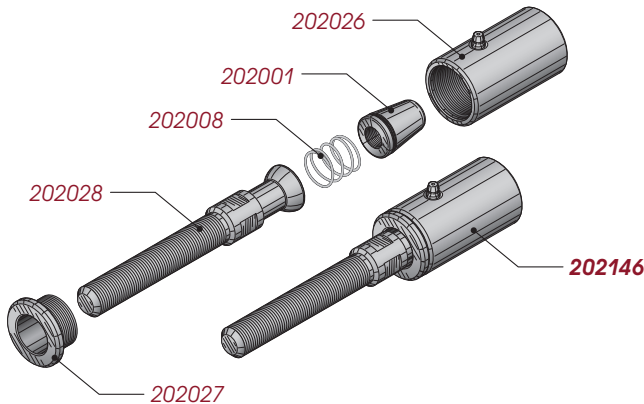

## Male GRABB-IT®

## Male Swivel GRABB-IT®, no Zerk

## Male GRABB-IT® with Coil Thread

## Male Swivel GRABB-IT®

GTI BCS - MALE GRABB-IT®		
<b>202136</b>	<b>GTI GRABB-IT®, MALE, 1/2"</b>	
	202001	GTI GRABB-IT®, 1/2 3PC WEDGE, PLATED
	202008	GTI GRABB-IT®, SPRING 8989-.067
	202021	GTI GRABB-IT®, CHUCK BODY, PLATED
	202022	GTI GRABB-IT®, CHUCK CAP, PLATED
	202023	GTI GRABB-IT®, MALE STEM, PLATED
GTI BCS - MALE GRABB-IT® WITH COIL THREAD		
<b>202141</b>	<b>GTI GRABB-IT®, MALE, COIL THREAD, 1/2"</b>	
	202001	GTI GRABB-IT®, 1/2 3PC WEDGE, PLATED
	202008	GTI GRABB-IT®, SPRING 8989-.067
	202021	GTI GRABB-IT®, CHUCK BODY, PLATED
	202022	GTI GRABB-IT®, CHUCK CAP, PLATED
	202024	GTI GRABB-IT®, MALE STEM, COIL THREAD, PLATED
GTI BCS - MALE SWIVEL GRABB-IT®		
<b>202146</b>	<b>GTI GRABB-IT®, MALE, SWIVEL, 1/2"</b>	
	202001	GTI GRABB-IT®, 1/2 3PC WEDGE, PLATED
	202008	GTI GRABB-IT®, SPRING 8989-.067
	202026	GTI GRABB-IT®, SWIVEL CHUCK BODY, PLATED
	202027	GTI GRABB-IT®, SWIVEL CHUCK CAP, PLATED
	202028	GTI GRABB-IT®, SWIVEL MALE STEM, PLATED
GTI BCS - MALE SWIVEL GRABB-IT®, NO ZERK		
<b>202151</b>	<b>GTI GRABB-IT®, MALE, SWIVEL, NO ZERK, 1/2"</b>	
	202001	GTI GRABB-IT®, 1/2 3PC WEDGE, PLATED
	202008	GTI GRABB-IT®, SPRING 8989-.067
	202021	GTI GRABB-IT®, CHUCK BODY, PLATED
	202027	GTI GRABB-IT®, SWIVEL CHUCK CAP, PLATED
	202028	GTI GRABB-IT®, SWIVEL MALE STEM, PLATED